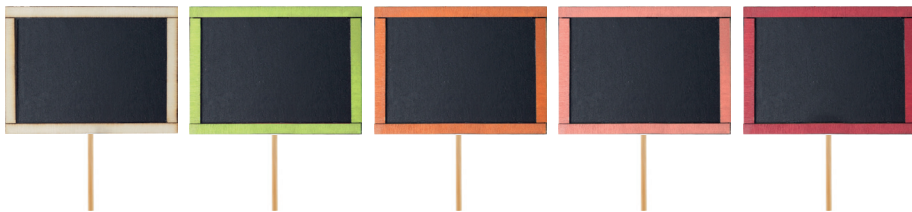

BLACKBOARD PICK BLANK MIXED COLOURS

F/CODE	UNIT	£*
LUBBP	x 12	4.00

COMFI PINK

F/CODE	SIZE	UNIT	£*
GLOVE28	M	x 6	13.05

CEMENT STEPPING STONE WELCOME TO MY GARDEN

F/CODE	D x H CM	UNIT	£*
FLY1311	23.3 x 3.2	x6	15.00